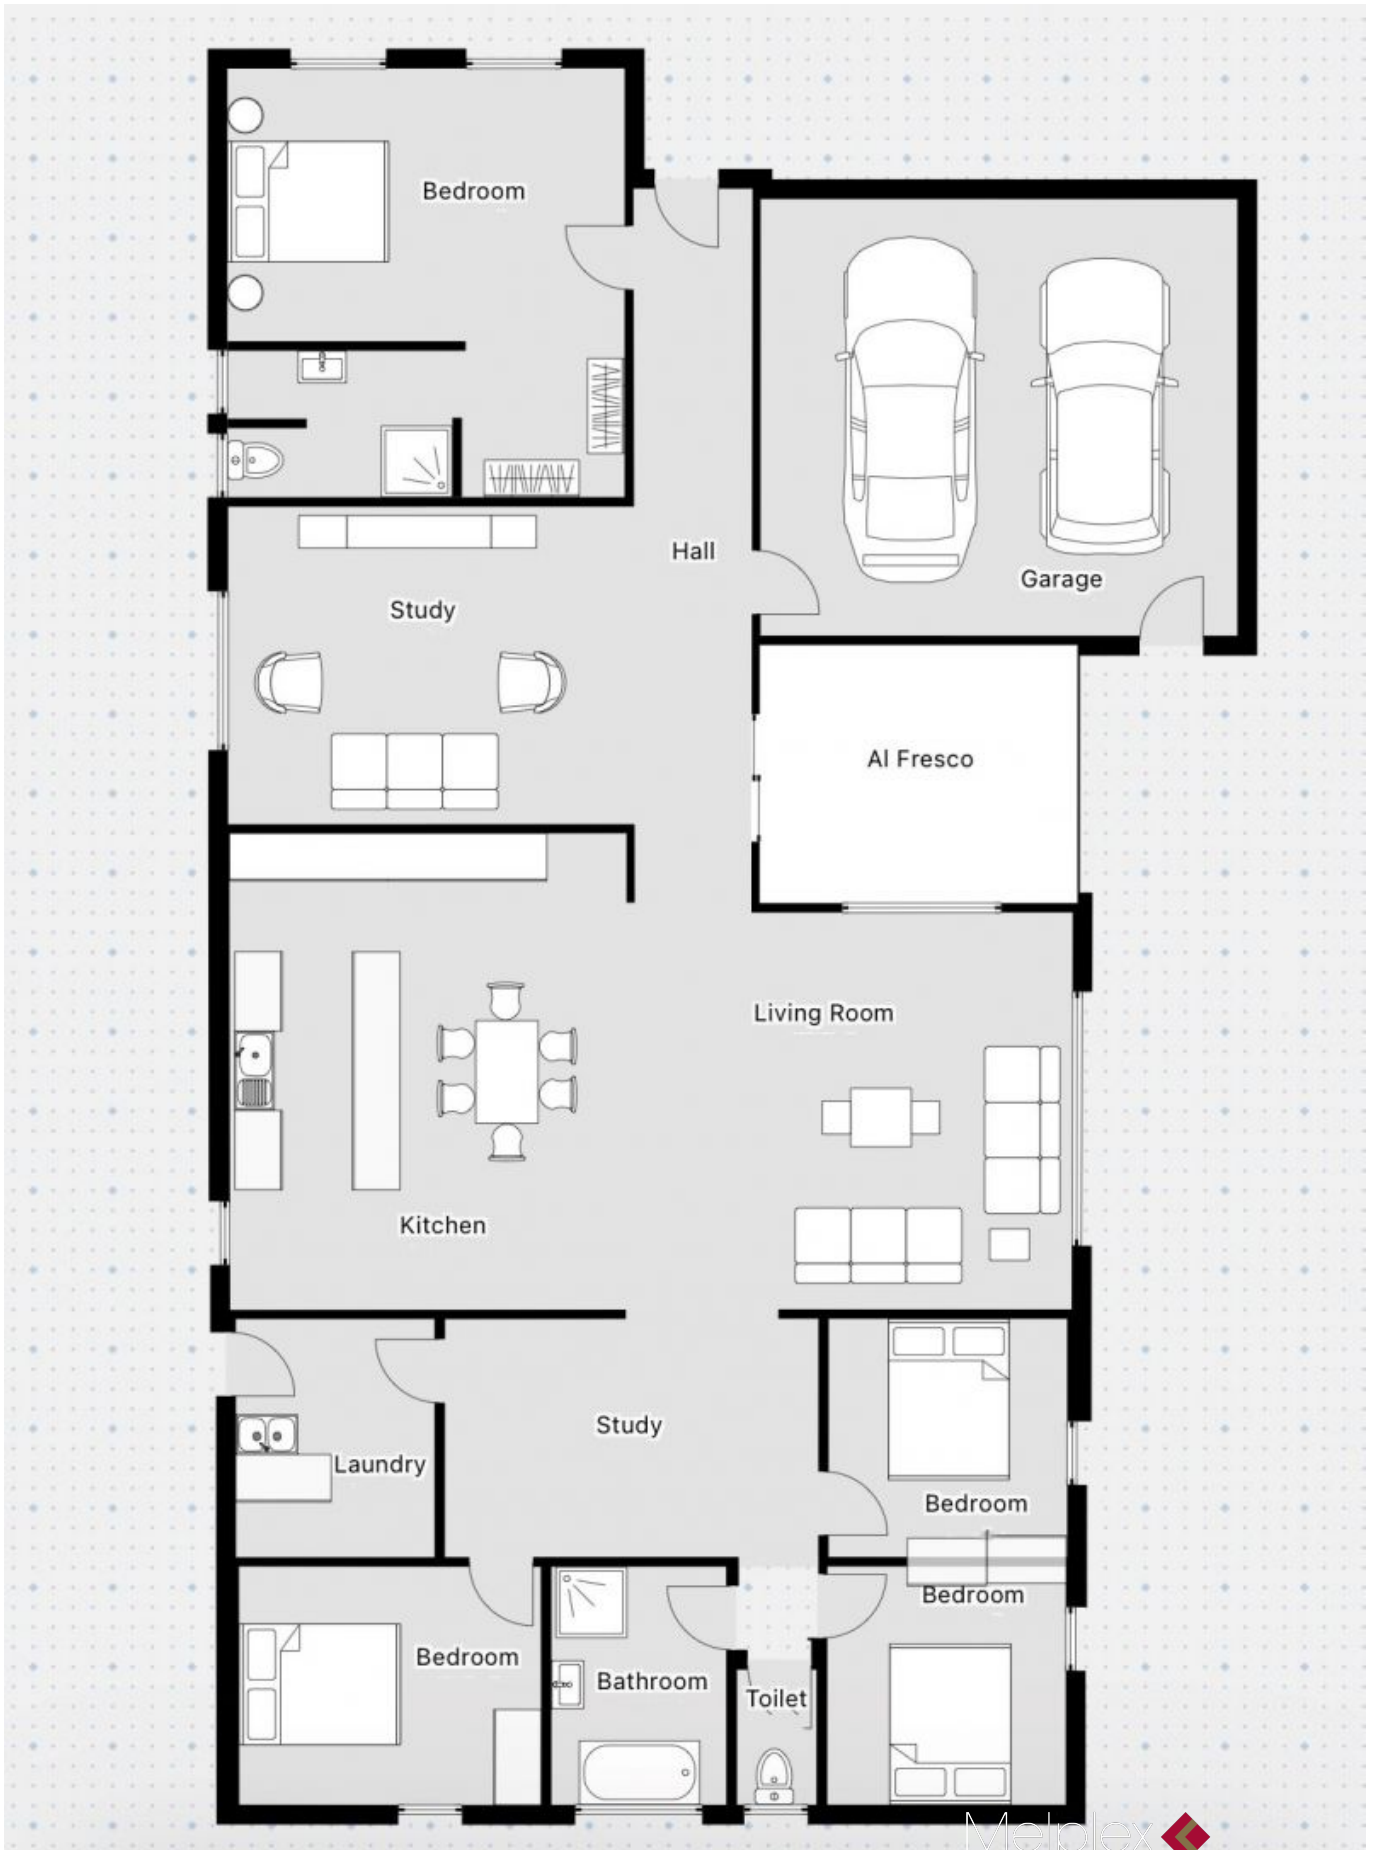

43 Cloudburst Avenue

Wyndham Vale, VIC